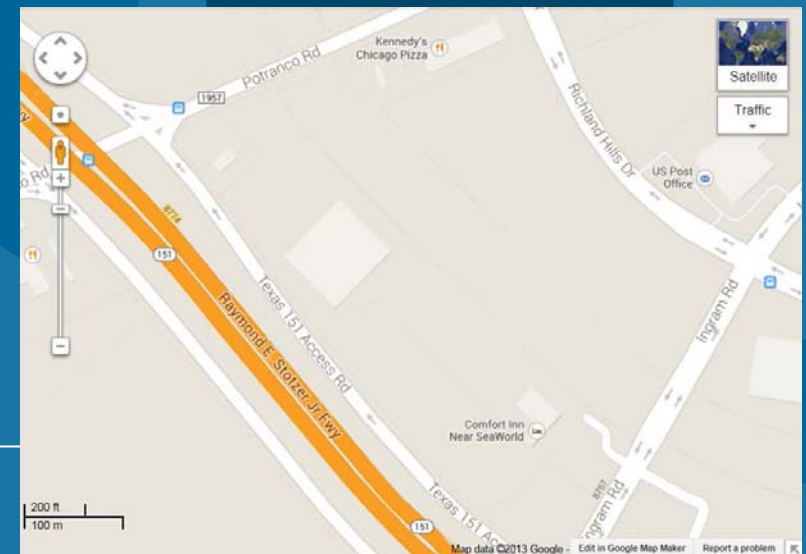

# Surplus Property

- Albertson's 5.96 Acres, San Antonio, TX
- 
- Bid Deadline: April 9, 2014, 2:00 p.m.
- 
- Located on the southeast corner of State
- Highway 151 and Potranco Road in the north west quadrant of San Antonio, Bexar County, Texas

For further information visit us at  
[www.SAWS.org/Property](http://www.SAWS.org/Property)

2800 US Hwy 281 North, San Antonio, TX 78298